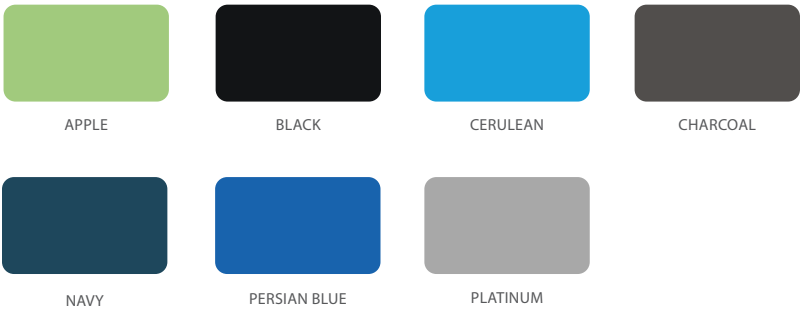

The optional doors include a secure and reliable locking mechanism, which engages lock rods into the dome top and the base shelf. Doors also come with urethane ergonomic and modern door handles of your color choice. The fully hinged doors articulate 270 degrees, free of obstruction.

STANDARD END PANEL COLOR OPTIONS

FRAME COLOR

END PANEL COLOR OPTIONS WITH ADDITIONAL LEAD TIME

WHITEBOARD BACK AVAILABLE

Replace the 4th character in the part number with a 'W' to denote a whiteboard back on the Cascade Mega-Tower.