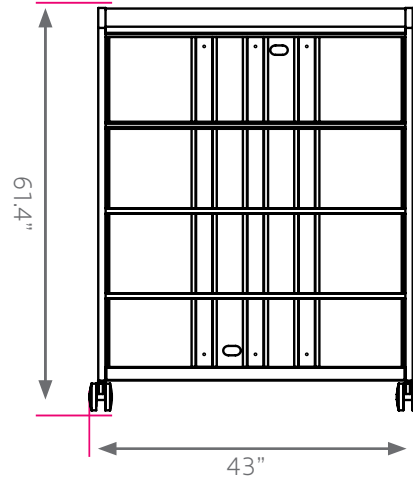

OVERVIEW

The Cascade series provides storage for a wide variety of items. The Mega-Tower is a large width, tall height cabinet in the Cascade grouping, measuring in at 61-3/8" tall, 43" wide and 19" deep.

MATERIALS

The end panels are made of 18-gauge 1" square tubing, welded flush to an 18-gauge end panel. The inside of each end panel is reinforced by 22-gauge hat channels. These hat channels are dual purpose: added strength and for tote rail shelf mounting. The dome top is 18-gauge formed and welded construction, bolted to each end panel and rear panel with a total of 10 machine screw fasteners. The base is a durable 18-gauge steel construction formed and welded to support the entire weight of the unit squarely. Underneath is a heavy welded hat channel reinforcement. The base shelf is attached to both end panels using 4 machine screw fasteners. The rear panel is 18-gauge steel reinforced with up to three vertical hat channels. Two grommet holes (a lower and upper) are punched for convenient wire management and electronic storage. Casters are 5" in diameter, with 2 locking. Optional glides are 3/8" threaded stem.

Due to the Cascade Tower's height, riser shelves are not available on Cascade Mini-Tower, Mid-Tower or Mega-Tower.

DIMENSIONS

Model	Description	D"	W"	H"	WT
Standard Width (SW) Totes					
910036000P	Open w/thirty-six 3" SW totes	19	43	61.4	209
920036000P	Doors w/thirty-six 3" SW totes	19	43	61.4	242
910009093P	Open w/nine 3" and nine 6" and three 12" SW totes	19	43	61.4	209
920009093P	Doors w/nine 3" and nine 6" and three 12" SW totes	19	43	61.4	242
910009150P	Open w/nine 3" and fifteen 6" SW totes	19	43	61.4	209
920009150P	Doors w/nine 3" and fifteen 6" SW totes	19	43	61.4	242
Extra Wide (EW) Totes					
C10024000P	Open w/twenty-four 3" EW totes	19	43	61.4	209
C20024000P	Doors w/twenty-four 3" EW totes	19	43	61.4	242