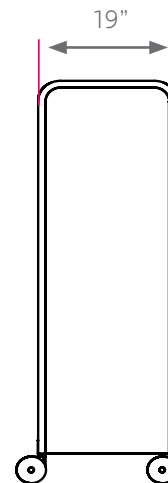

OVERVIEW

The Cascade series provides storage for a wide variety of items. The Mega-Tower is a large width, tall height cabinet in the Cascade grouping, measuring in at 61-3/8" tall, 43" wide and 19" deep.

MATERIALS

The end panels are made of 18-gauge 1" square tubing, welded flush to an 18-gauge end panel. The inside of each end panel is reinforced by 22-gauge hat channels. These hat channels are dual purpose: added strength and for tote rail shelf mounting. The dome top is 18-gauge formed and welded construction, bolted to each end panel and rear panel with a total of 10 machine screw fasteners. The base is a durable 18-gauge steel construction formed and welded to support the entire weight of the unit squarely. Underneath is a heavy welded hat channel reinforcement. The base shelf is attached to both end panels using 4 machine screw fasteners. The rear panel is 18-gauge steel reinforced with up to three vertical hat channels. Two grommet holes (a lower and upper) are punched for convenient wire management and electronic storage. Casters are 5" in diameter, with 2 locking. Optional glides are 3/8" threaded stem.

Due to the Cascade Tower's height, riser shelves are not available on Cascade Mini-Tower, Mid-Tower or Mega-Tower.

DIMENSIONS

Model	Description	D"	W"	H"	WT
Standard Width (SW) Totes					
910036000P	Open w/thirty-six 3" SW totes	19	43	61.4	209
920036000P	Doors w/thirty-six 3" SW totes	19	43	61.4	242
910009093P	Open w/nine 3" and nine 6" and three 12" SW totes	19	43	61.4	209
920009093P	Doors w/nine 3" and nine 6" and three 12" SW totes	19	43	61.4	242
910009150P	Open w/nine 3" and fifteen 6" SW totes	19	43	61.4	209
920009150P	Doors w/nine 3" and fifteen 6" SW totes	19	43	61.4	242
Extra Wide (EW) Totes					
C10024000P	Open w/twenty-four 3" EW totes	19	43	61.4	209
C20024000P	Doors w/twenty-four 3" EW totes	19	43	61.4	242